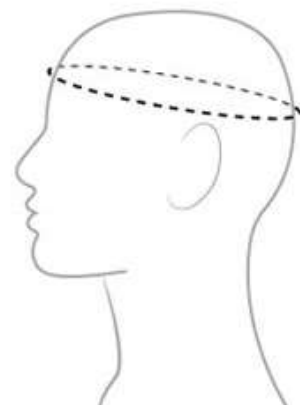

www.ROCKBROS.bike

ROCKBROS.bike

| BLUE

SIZE GUIDE

SIZE	One size(cm)		
Head Circumference	57 - 62		

Measurement Guide

sizes are based on the circumference of your head.
To determine the correct size,
wrap a measuring tape around your head.
Once you've determined the measurement,
you can use the chart here as a guide.